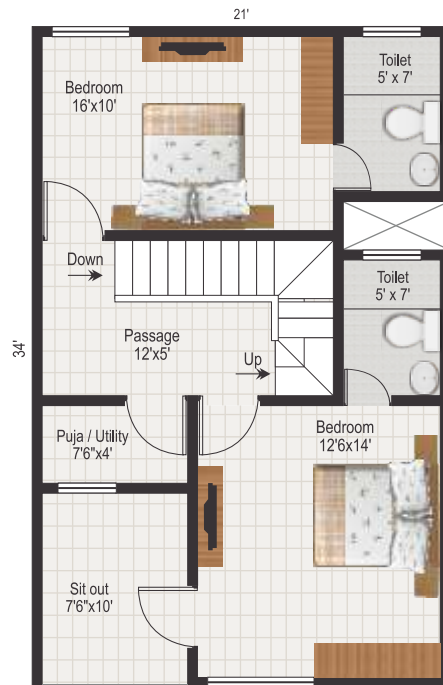

VILLA ORCHIDS

KOWKUR, BOLLARUM
SECUNDERABAD

TYPE - D2

Ground Floor Plan

First Floor Plan

Total Area : 1585 sft.