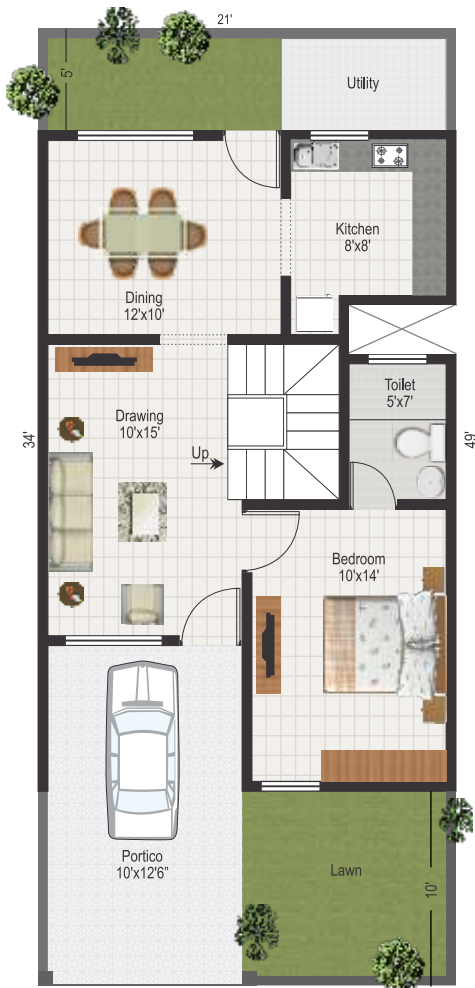

VILLA ORCHIDS

KOWKUR, BOLLARUM
SECUNDERABAD

TYPE - D2

Ground Floor Plan

First Floor Plan

Total Area : 1585 sft.